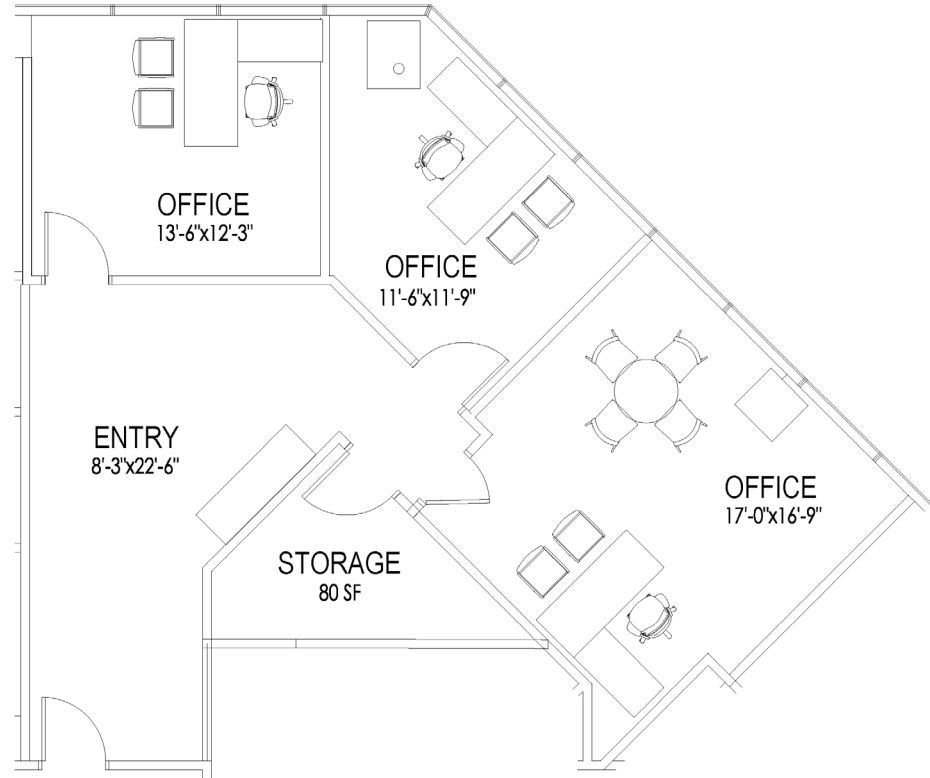

THE SUMMIT

4101 Lake Boone Trail | Raleigh, NC 27607

AVAILABLE
Direct or Sublease

First Floor
Suite 120

1,204 SF
Move-in Ready
Sublease Term Expires 4/30/25

TRIPP BRADSHAW

919.749.0004 (c)

919.233.9901 (o)