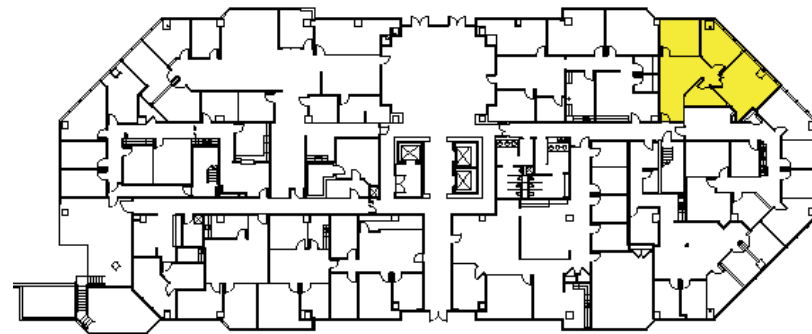

THE SUMMIT

4101 Lake Boone Trail | Raleigh, NC 27607

AVAILABLE
Direct or Sublease

First Floor
Suite 120

1,204 SF
Move-in Ready
Sublease Term Expires 4/30/25

TRIPP BRADSHAW

919.749.0004 (c)

919.233.9901 (o)