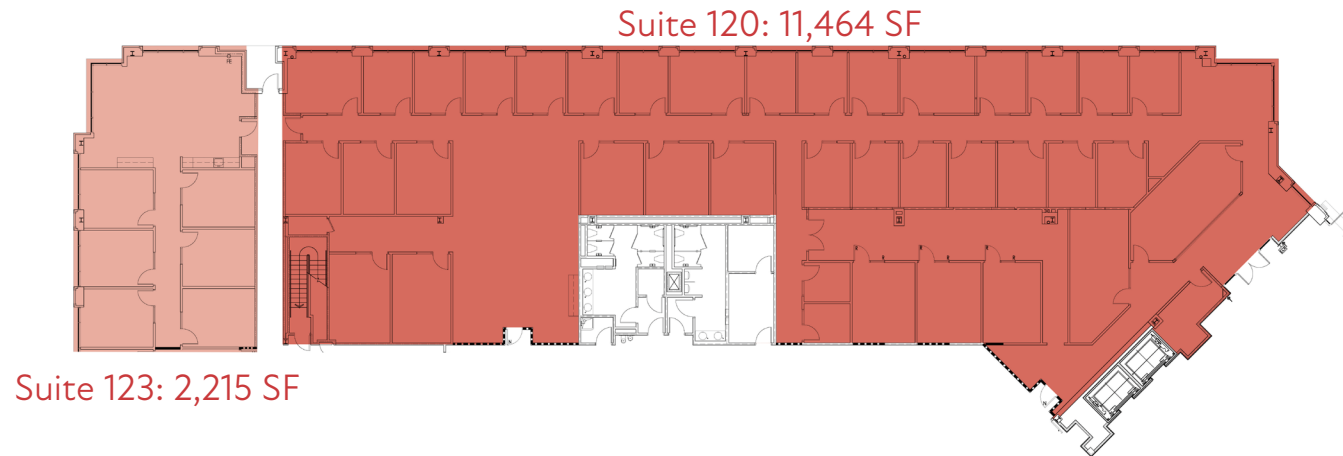

CRESCENT LAKESIDE I

1225 Crescent Green | Cary, NC 27518

AVAILABLE
June 1, 2025

First Floor
Suites 120 & 123

13,679 Total SF

BRET MULLER

bmuller@capitalassociates.com
919.523.4200

WES JOHNSON