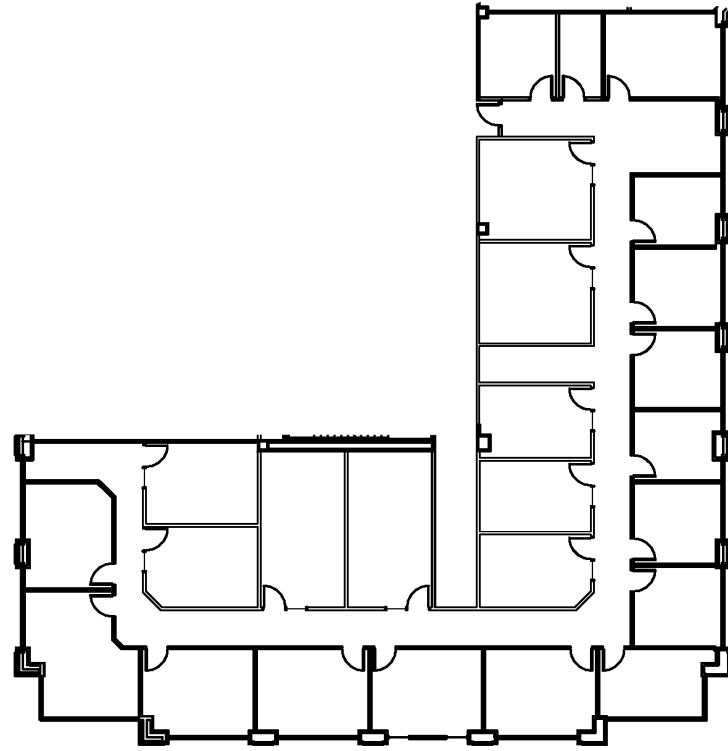

CRESCENT LAKESIDE II

1255 Crescent Green | Cary, NC 27518

AVAILABLE
June 1, 2025

Second Floor
Suite 260

6,664 SF

BRET MULLER

919.523.4200

bmuller@capitalassociates.com