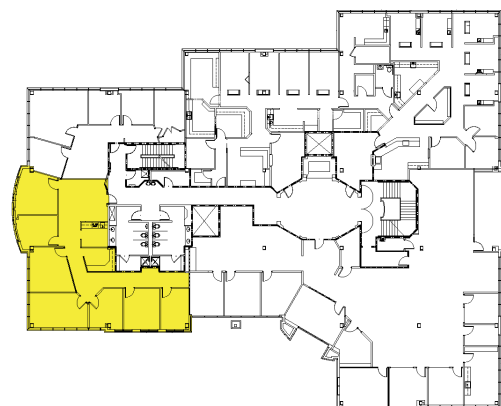

1400 CRESCENT GREEN

Cary, NC 27518

AVAILABLE

Second Floor
Suite 212

2,381 SF

BRET MULLER

919.523.4200

bmuller@capitalassociates.com