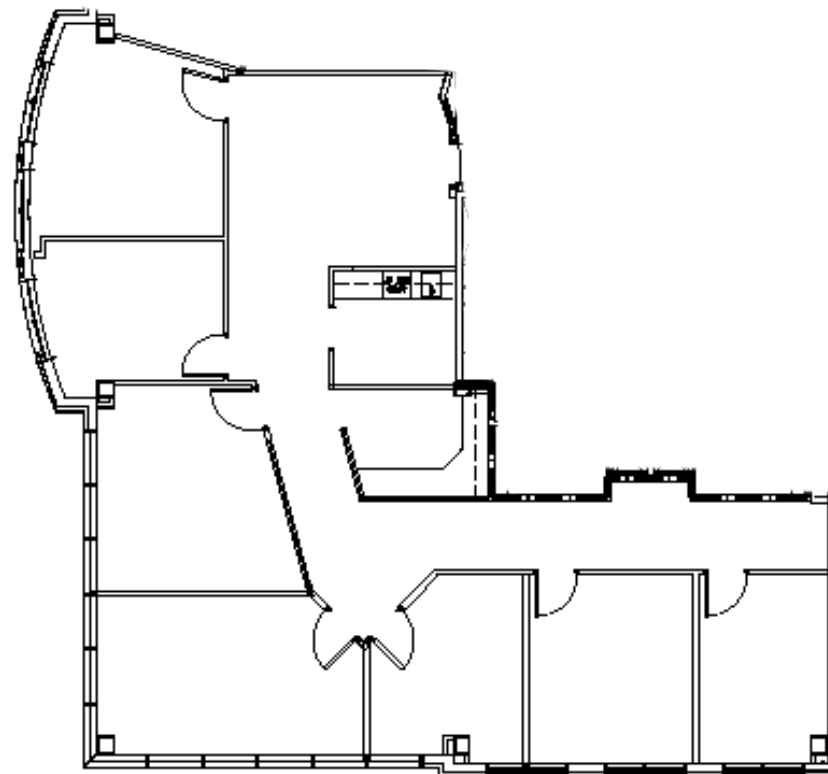

1400 CRESCENT GREEN

Cary, NC 27518

AVAILABLE

Second Floor
Suite 212

2,381 SF

BRET MULLER

919.523.4200

bmuller@capitalassociates.com