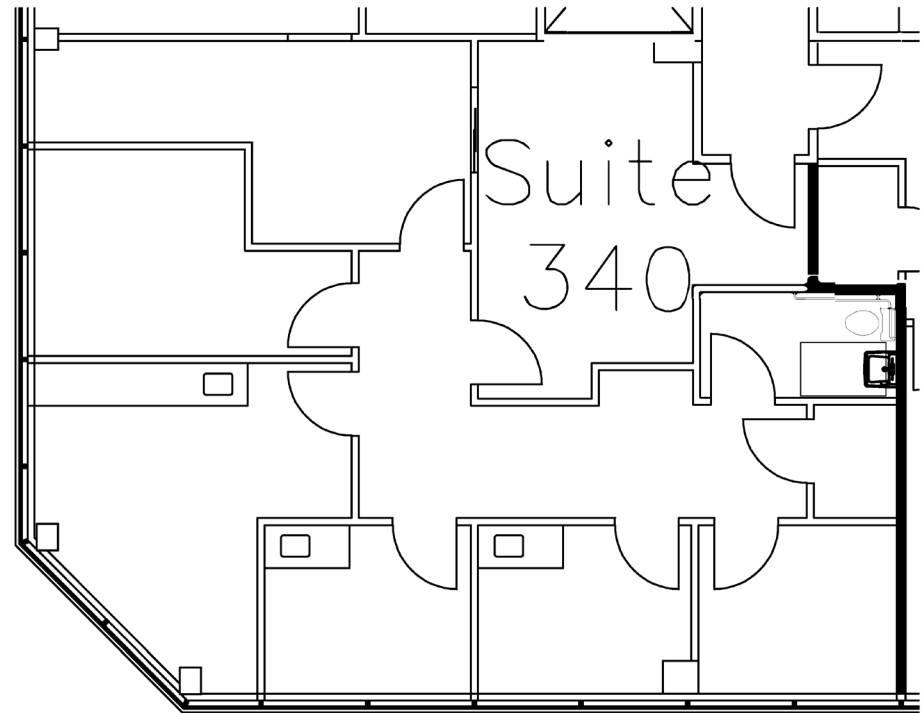

NORTHPARK I

11635 Northpark Drive | Wake Forest, NC 27587

AVAILABLE

Third Floor
Suite 340

1,363 SF

BRET MULLER

919.523.4200

bmuller@capitalassociates.com