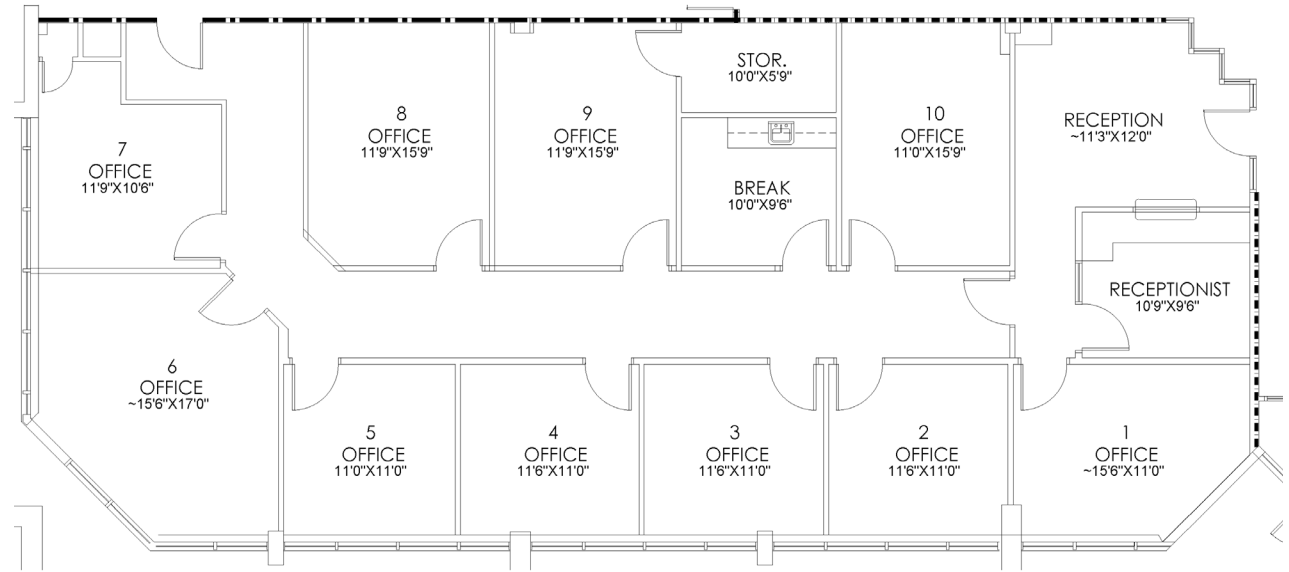

# EDINBURGH CENTER I

113 Edinburgh Drive South | Cary, NC 27511

**AVAILABLE**

First Floor  
Suite 130

3,052 SF

**TRIPP BRADSHAW**  
919.749.0004  
tbradshaw@capitalassociates.com