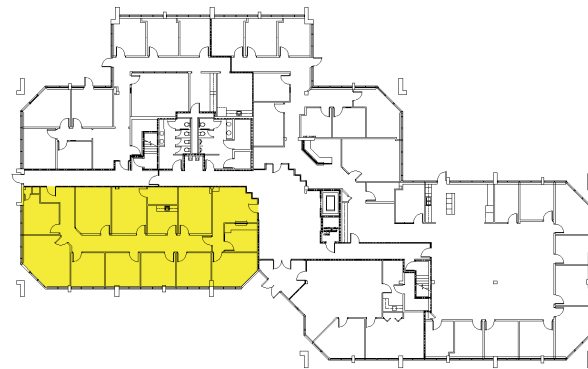

# EDINBURGH CENTER I

113 Edinburgh Drive South | Cary, NC 27511

**AVAILABLE**

First Floor  
Suite 130

3,052 SF

**TRIPP BRADSHAW**  
919.749.0004  
tbradshaw@capitalassociates.com