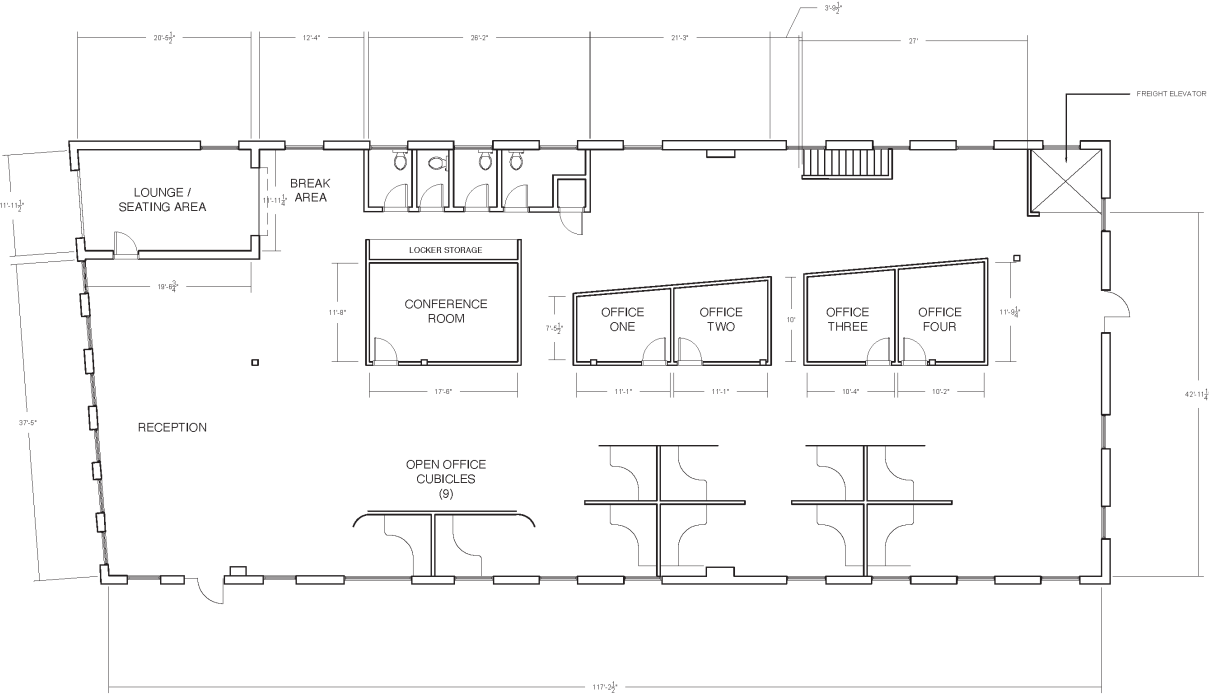

# 811 W HARGETT ST

Raleigh, NC 27603

AVAILABLE

Main Floor

6,060 SF

**WES JOHNSON**  
 919.422.4853  
 wjohnson@capitalassociates.com

# 811 W HARGETT ST

Raleigh, NC 27603

**AVAILABLE**

Lower Level

2,947 SF

**WES JOHNSON**  
919.422.4853  
wjohnson@capitalassociates.com