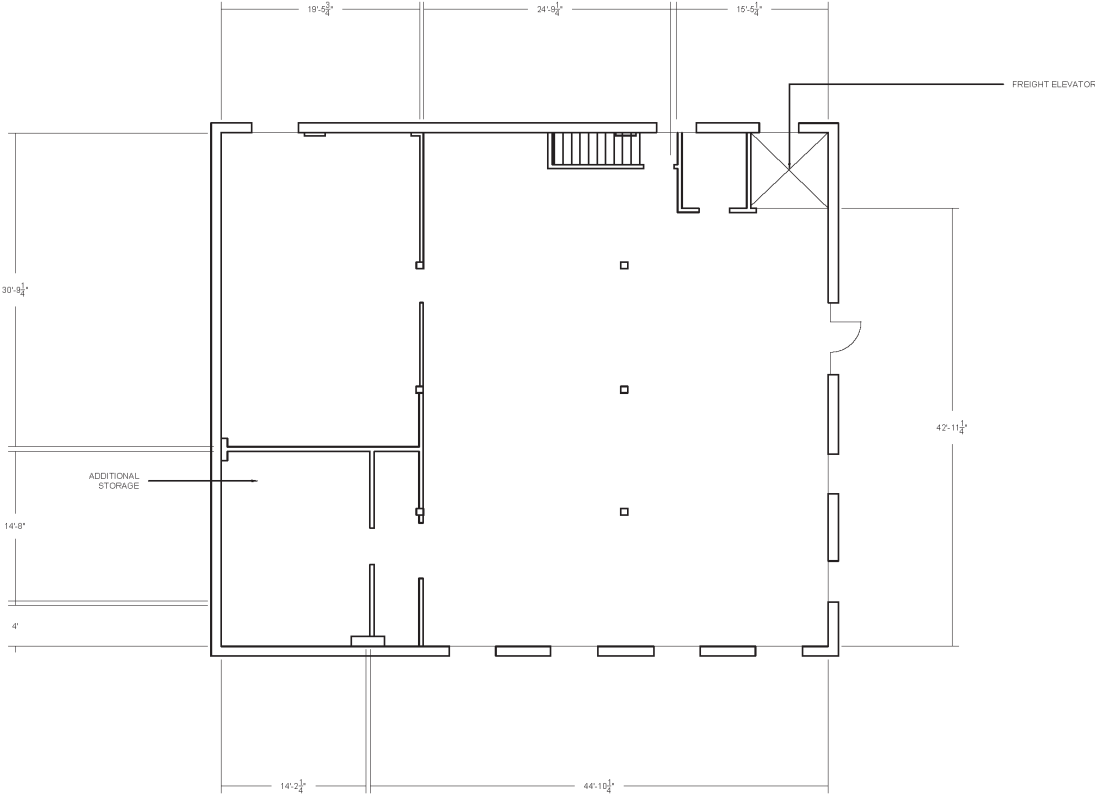

# 811 W HARGETT ST

Raleigh, NC 27603

AVAILABLE

Main Floor

6,060 SF

**WES JOHNSON**  
 919.422.4853  
 wjohnson@capitalassociates.com

# 811 W HARGETT ST

Raleigh, NC 27603

**AVAILABLE**

Lower Level

2,947 SF

**WES JOHNSON**  
919.422.4853  
wjohnson@capitalassociates.com